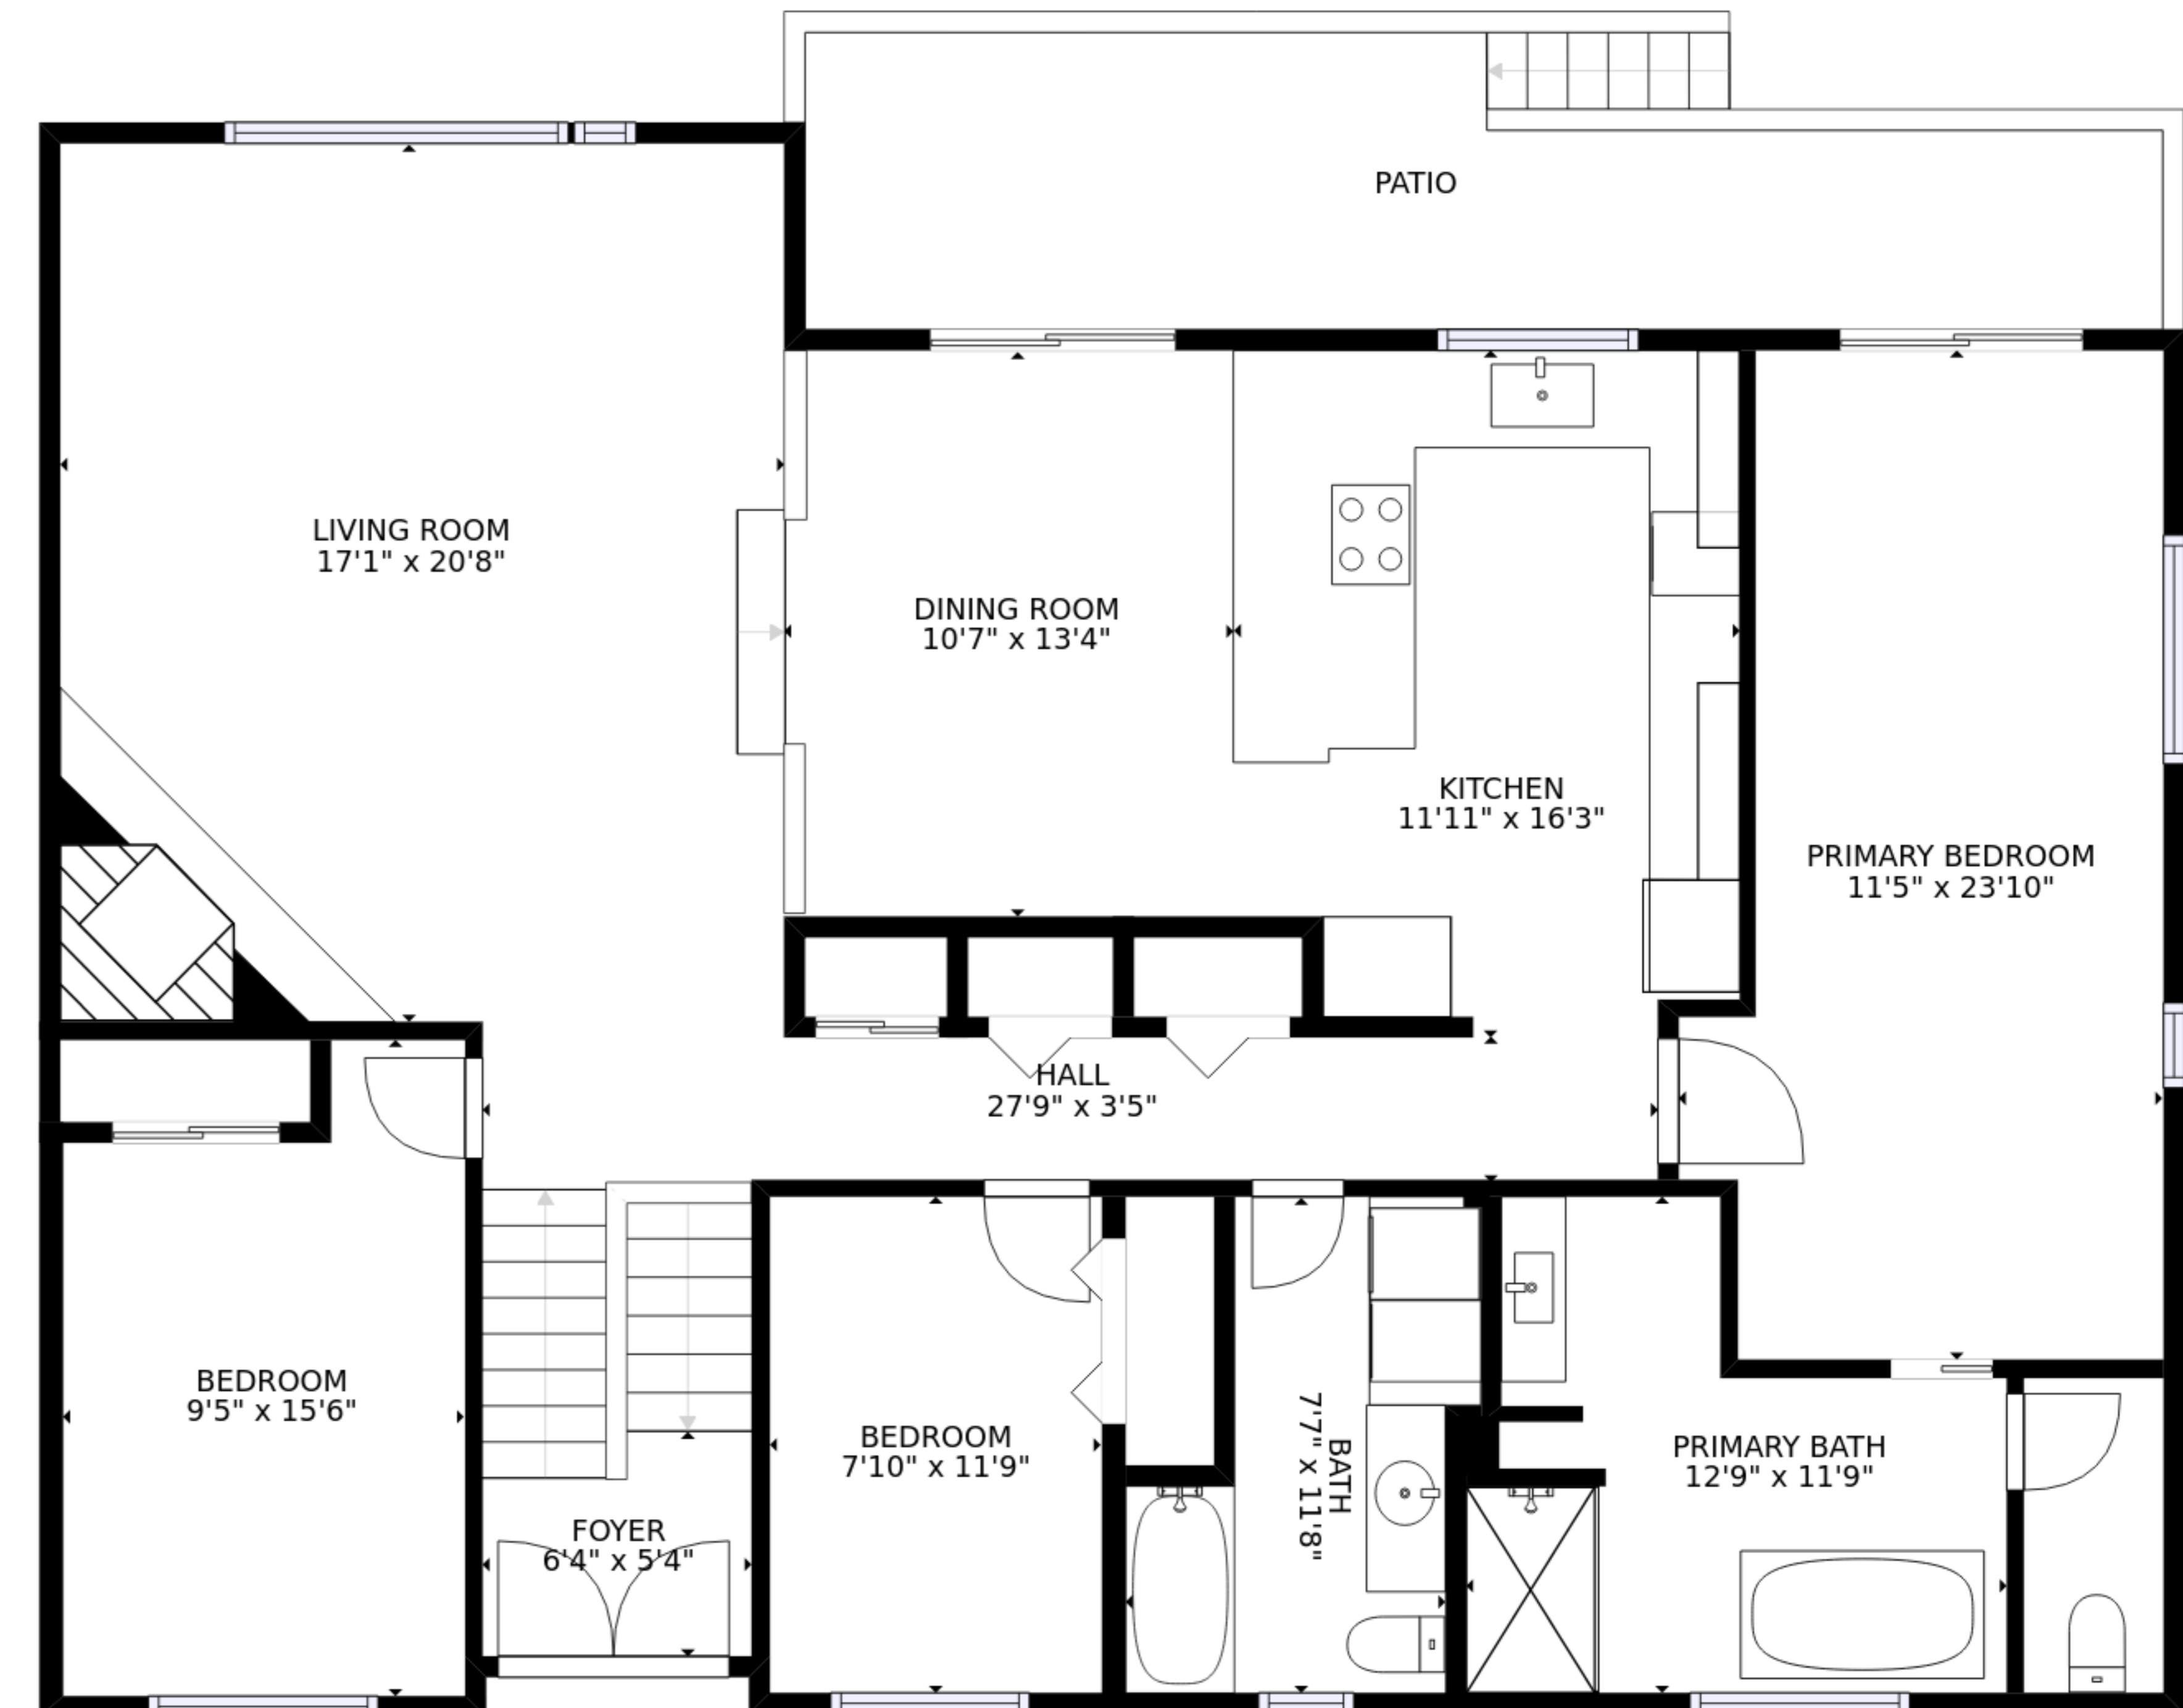

FLOOR 1

FLOOR 2

GROSS INTERNAL AREA
 FLOOR 1: 1224 sq. ft, FLOOR 2: 1649 sq. ft
 EXCLUDED AREAS: , GARAGE: 391 sq. ft
 PATIO: 333 sq. ft
 TOTAL: 2873 sq. ft

SIZES AND DIMENSIONS ARE APPROXIMATE, ACTUAL MAY VARY.