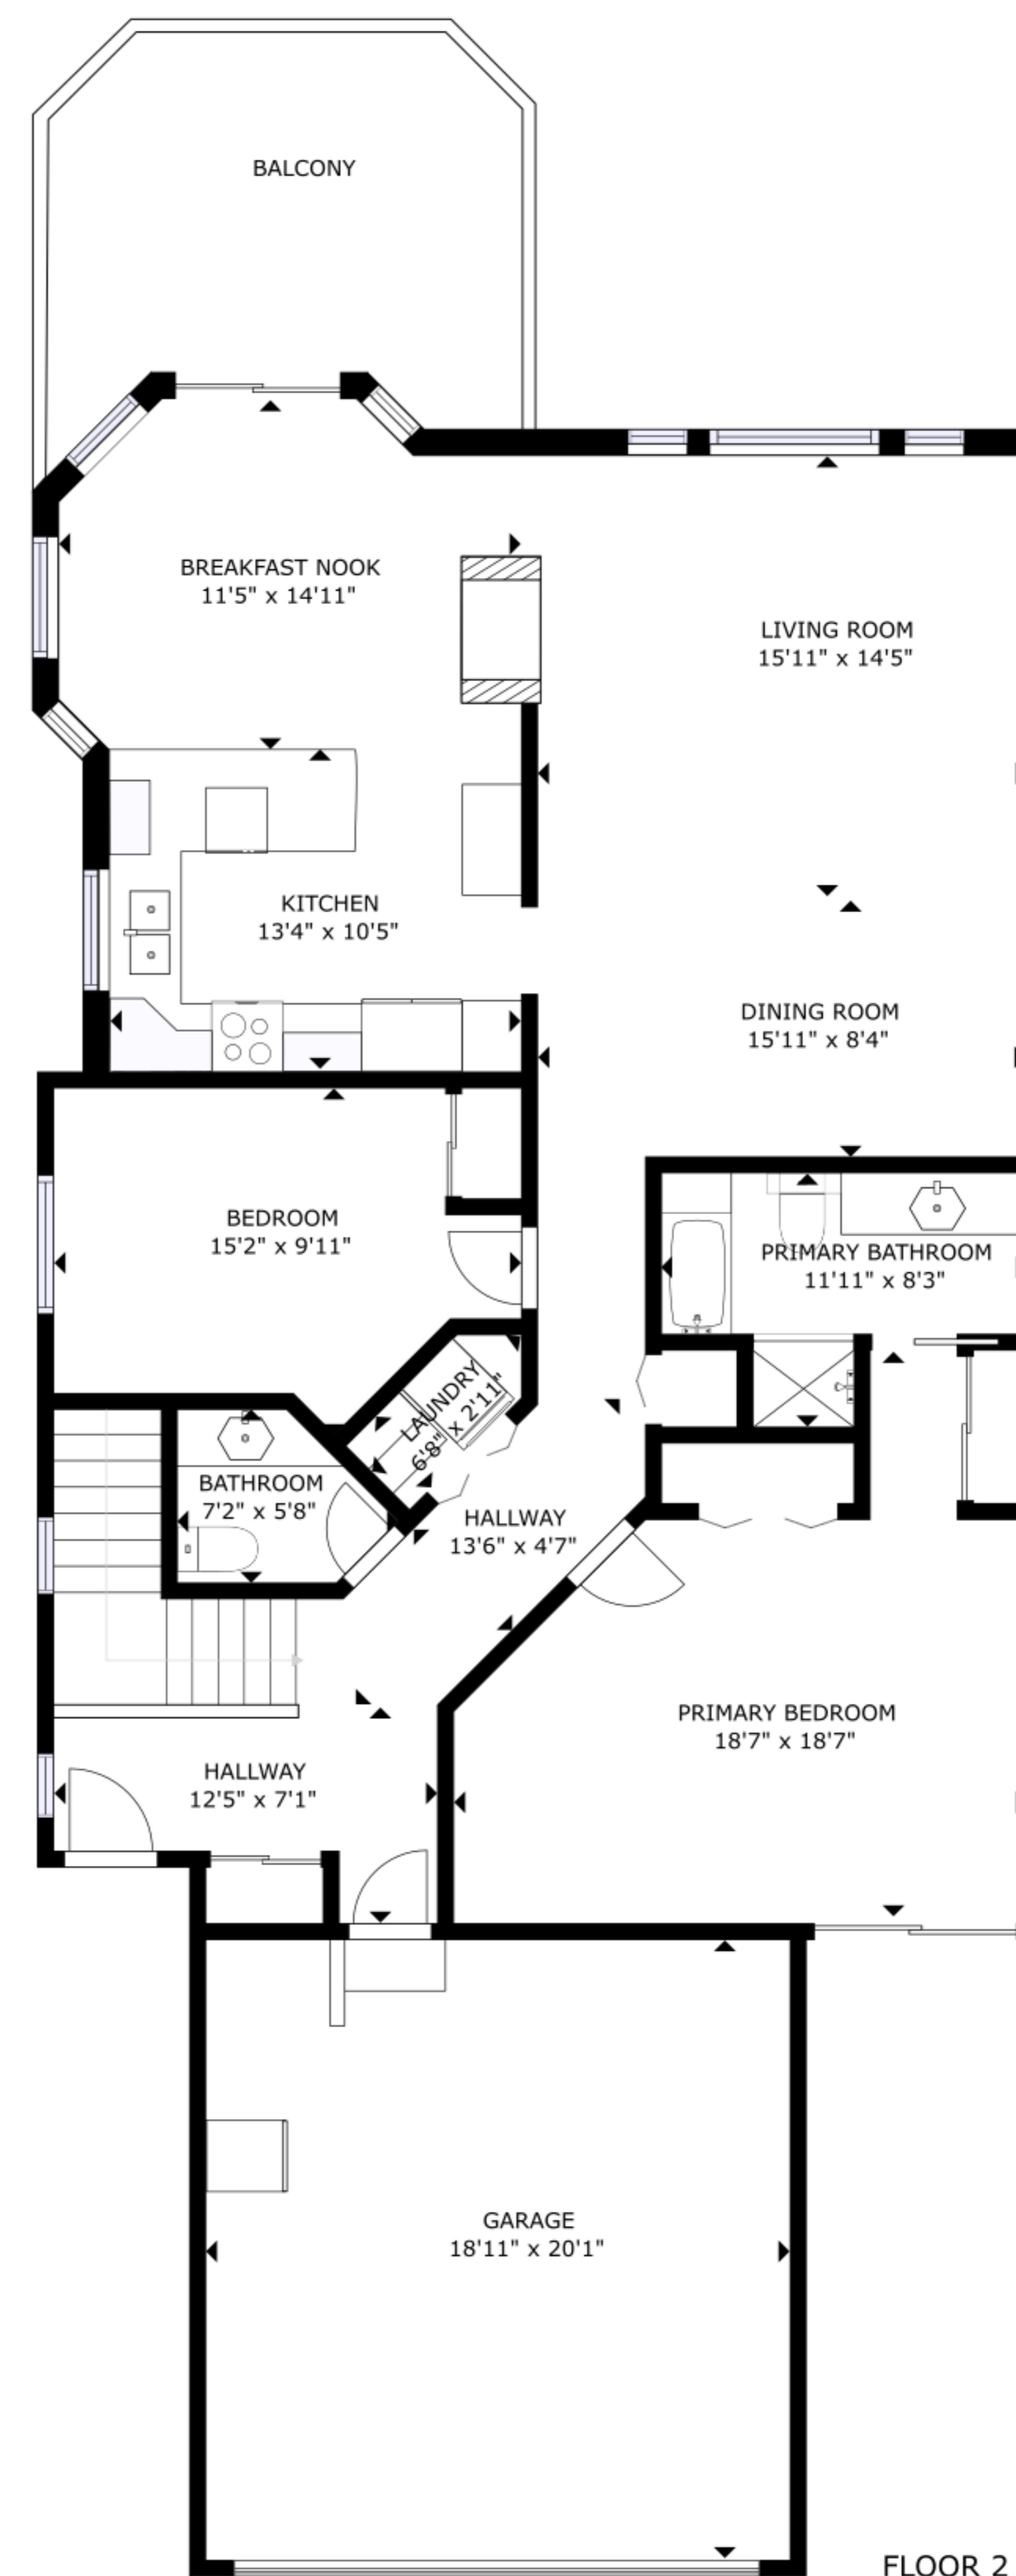

FLOOR 1

FLOOR 2

GROSS INTERNAL AREA
 FLOOR 1: 1474 sq ft, FLOOR 2: 1476 sq ft
 TOTAL: 2950 sq ft

SIZES AND DIMENSIONS ARE APPROXIMATE, ACTUAL MAY VARY.