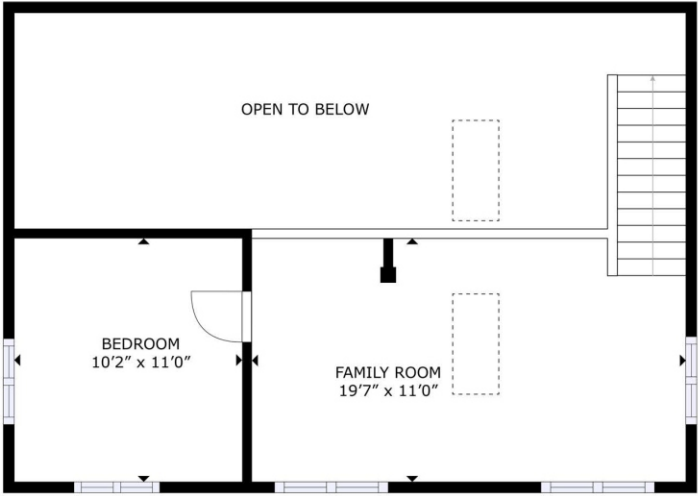

1375 SEA LOVERS LANE - GABRIOLA

FLOOR 2

MAIN: 1015 sq ft
 UP: 324 sq ft
 TOTAL: 1339 sq ft
 DETACHED STUDIO: 10 x 10
 BONUS ROOM: 98 sq ft

3

1

.46 Acres

100' x 200'

1