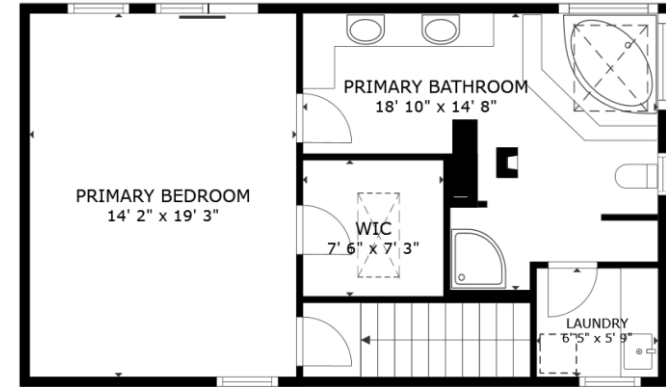

SUITE UPSTAIRS
(same level as the main floor)

In-law SUITE 944 Sq Ft

LOWER FLOOR

MAIN: 983 sq ft
 UP: 726 sq ft
 DOWN: 637 sq ft
 SUITE/STUDIO: 944 sq ft
 TOTAL: 3290 sq ft

Above measurements are inside only. MLS uses exterior measurements which changes the size to 3392 sq ft

UPSTAIRS - PRIMARY SUITE

MAIN FLOOR

3 4 3 3392

All measurements are approximate and should be verified if important