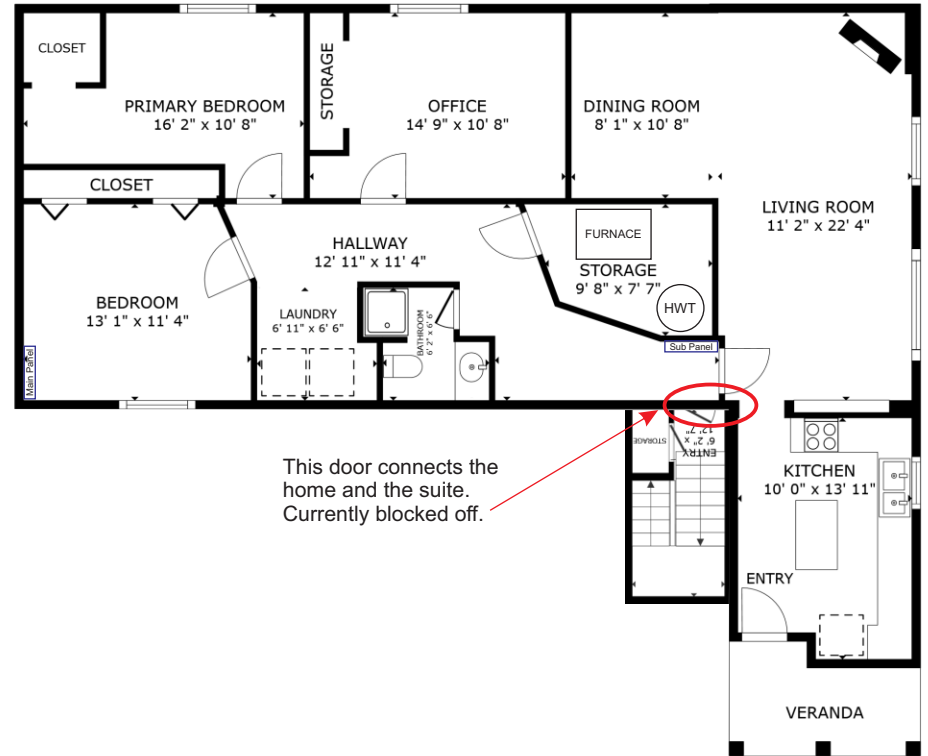

Main Home

**MAIN: 1490 sq ft**  
**SUITE: 1470 sq ft**  
**TOTAL: 2960 sq ft**  
 Measurements taken from BC Assessment

Suite

This door connects the home and the suite. Currently blocked off.

5 or 6 3 1 2

**9348 Sq Ft** **2960**

All measurements are approximate and should be verified if important