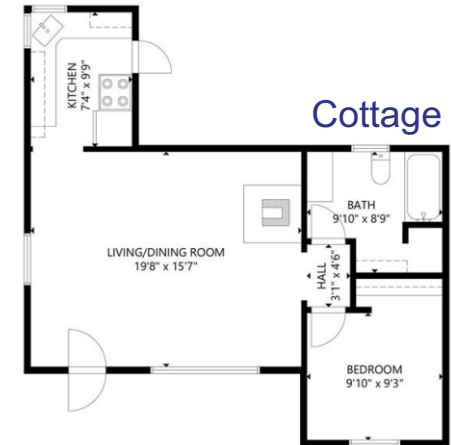

MAIN: 1,996 sq ft
 LOWER: 1,284 sq ft
 COTTAGE: 592 sq ft
 HOME TOTAL: 3,280 sq ft
 GRAND TOTAL: 3,872 sq ft
 Measurements taken from Matterport

4+1

3+1

.69 Acres