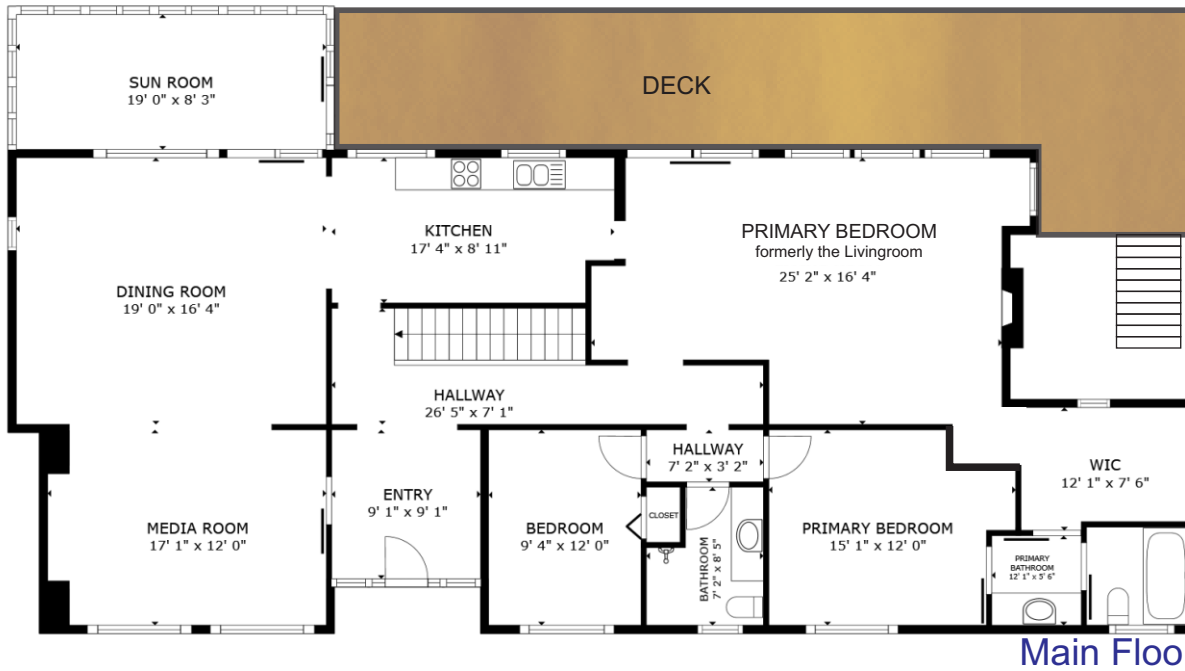

MAIN: 1,996 sq ft
 LOWER: 1,284 sq ft
 COTTAGE: 592 sq ft
 HOME TOTAL: 3,280 sq ft
 GRAND TOTAL: 3,872 sq ft
 Measurements taken from Matterport

4+1

3+1

.69 Acres