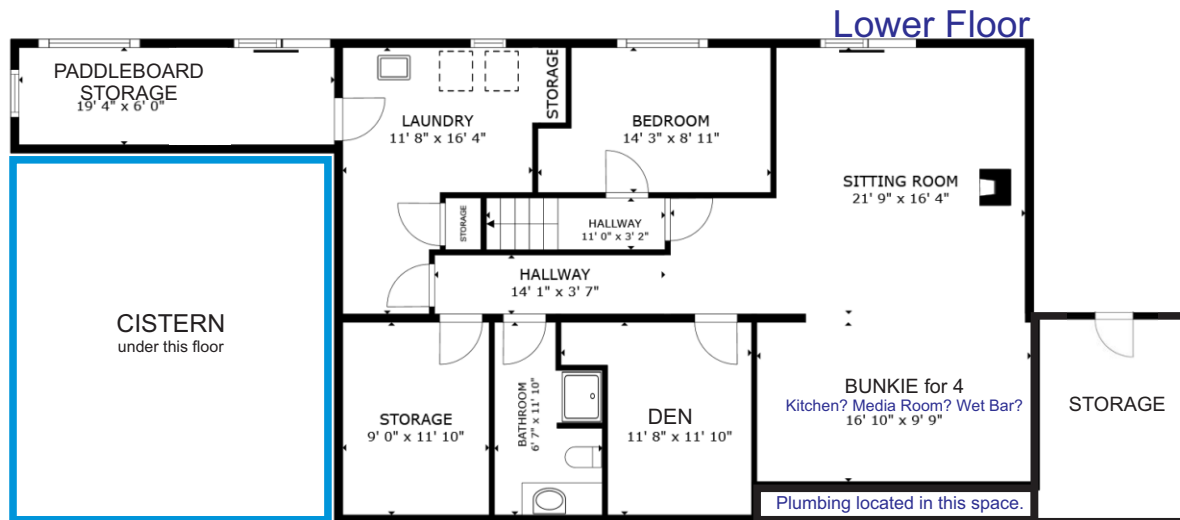

MAIN: 1,996 sq ft
 LOWER: 1,284 sq ft
 COTTAGE: 592 sq ft
 HOME TOTAL: 3,280 sq ft
 GRAND TOTAL: 3,872 sq ft
 Measurements taken from Matterport

4+1

3+1

.69 Acres