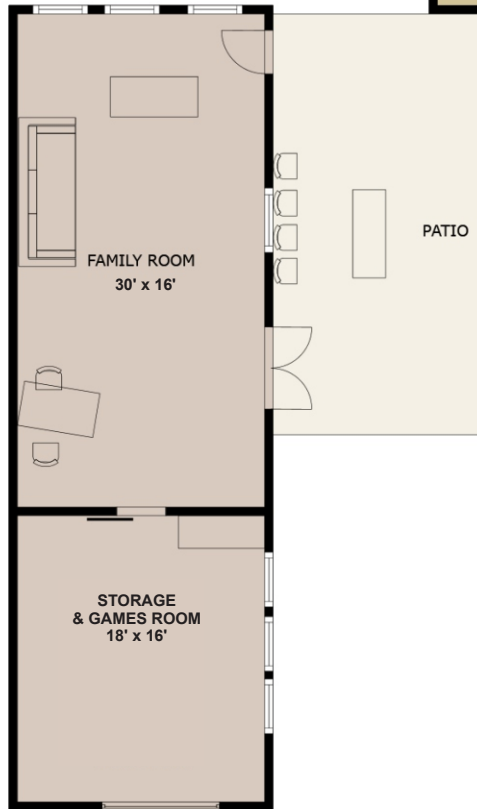

2

3

1207

.92 Acres

STUDIO

HOME

HOME: 1207 sq ft
 STUDIO: 768 sq ft
 WORKSHOP: 1292
 TOTAL: 3267 sq ft

Measurements taken from Matterport