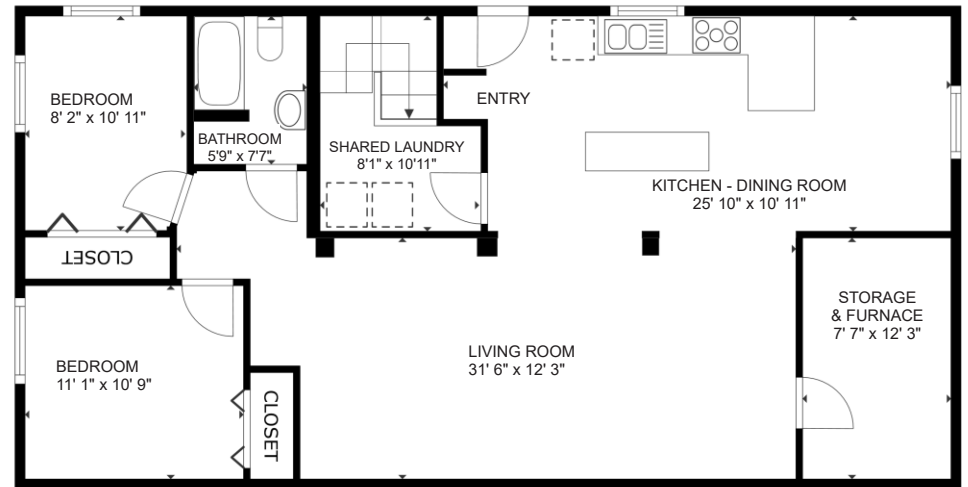

MAIN: 1274 sq ft
 LOWER: 1200 sq ft
 TOTAL: 2474 sq ft
 Measurements taken from BC Assessment

Lower Floor - 2 Bedroom Suite

5 2 1 2

2474

100' x 75'